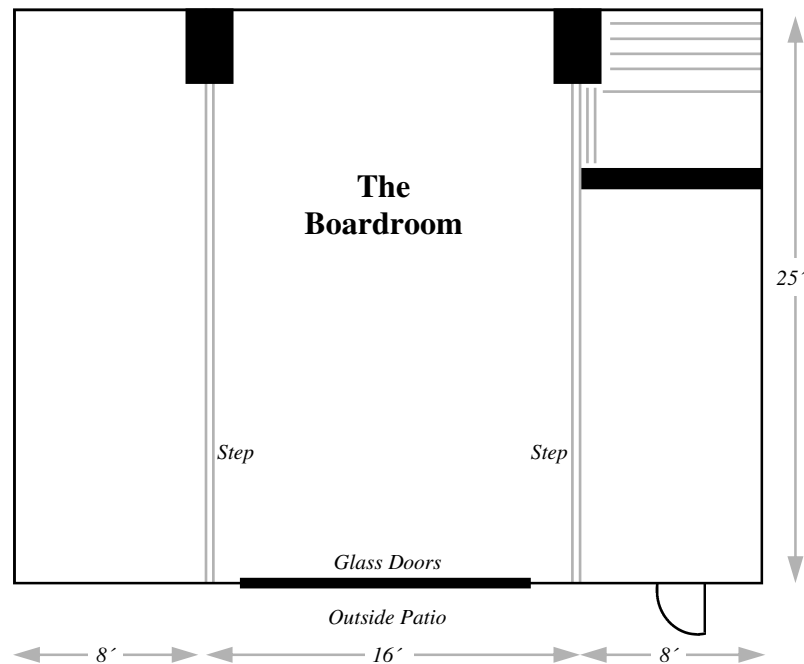

## Best Western Sands *by the Sea*

	PACIFIC BALLROOM	CAPILANO ROOM	FRASER ROOM	ROSEN SUITE	SUITE 501	SUITE 519	THE BOARDROOM
DINNER DANCE	90	70	/	/	/	/	/
BANQUET	125	90	30	/	/	/	50
RECEPTION	150	100	40	20	10	10	60
THEATRE	125	100	40	/	/	/	50
CLASSROOM	75	60	25	/	/	/	30
BOARDROOM	N/A	40	30	12	8	8	18
U SHAPE	N/A	40	25	/	/	/	25
HOLLOW SQUARE	N/A	30	20	/	/	/	30
SQUARE FOOTAGE	2,200	1,546	590	275	180	180	800